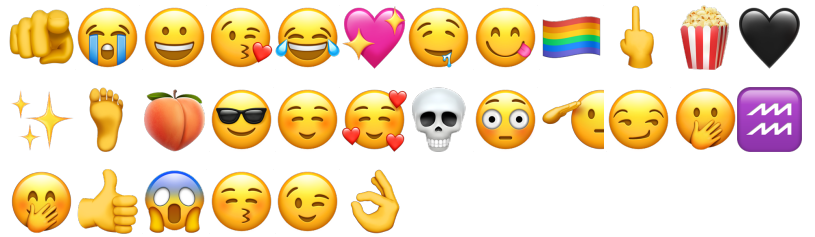

PUT ALL UR FREQUENTLY USED EMOJIS ☹️👉👈

-Starbucks666

-shadowolf

-XxCaffineSkelatonxX

-jamilex29

epic sans

-jennadoesart

-flow612

-caseypatterson

@evelyn-notability

-Letsgooooo709

@edennn lol I just did a color thing so...